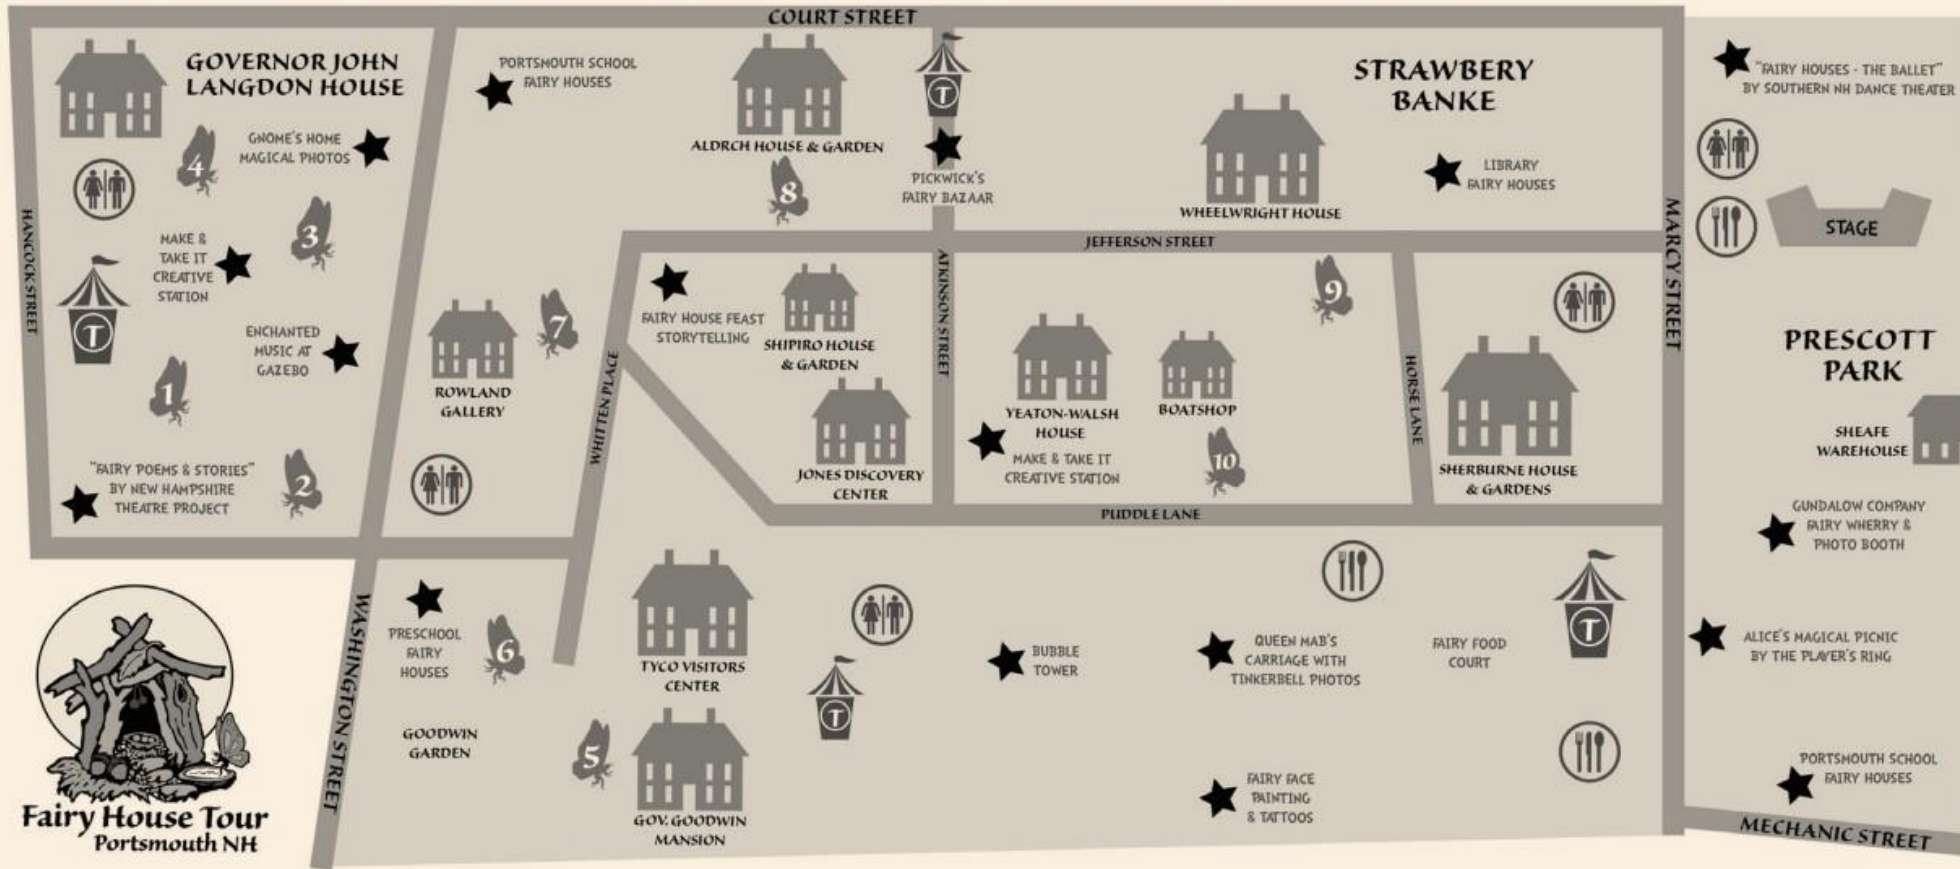

FAIRY HOUSE TOUR 2023 – EVENT MAP

NOTE: Your Fairy House Tour ticket gives entry to all the historical properties. LOST & FOUND (including children) is located at your nearest Ticket Booth.

ARTIST INVITATIONAL
Visit each of the fairy-marked locations to find the Grand Prize winner (BLUE ribbon), Second place (RED ribbon), Third place (YELLOW ribbon).

Fairy Performances
Alice's Magical Picnic
By The Players' Ring
Marcy Street Green
10:30a, 11:30a, 12:30p & 1:30p
Fairy House Feast Storytelling
By Heather Hatada-Boyd
Strawbery Banke Arbor
10:15a, 10:45a, 11:15a, 12:15p & 1:15p

Fairy Activities
"Make It & Take It" Creative Stations – Pocket Fairy & Fairy Sticks
• Face Painting & Tattoos • Pickwick's Fairy Bazaar
• Fairy Wherry Photo Booth • Gnome's Home Photos
• Queen Mab's Carriage with Tinkerbell
Magical Music in Gazebo

- TICKET BOOTH
- RESTROOMS
- FOOD TRUCK & CONCESSIONS